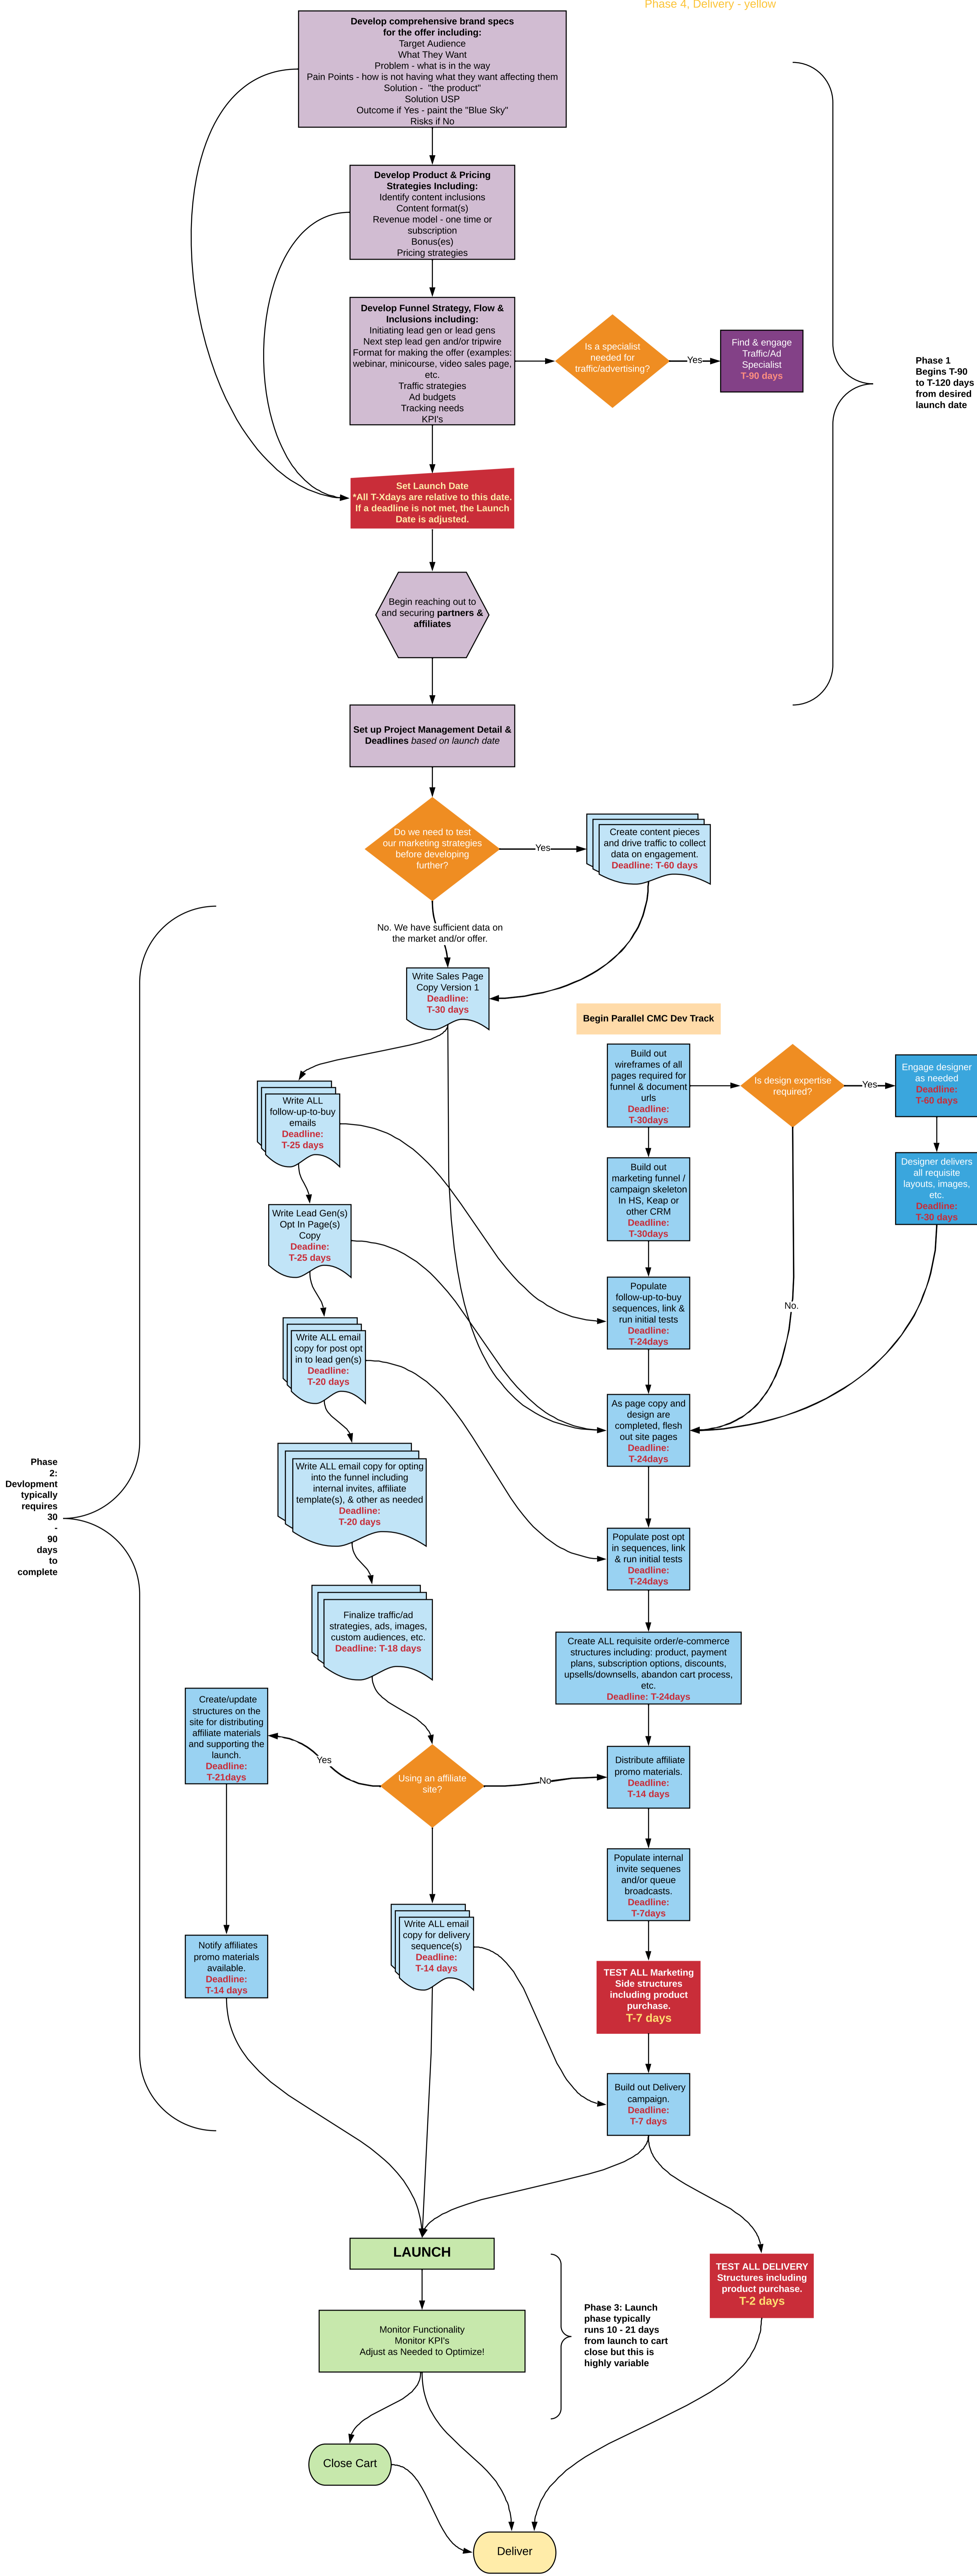

Launch Phases, Inclusions, Connections and Timing

Phase Key
Phase 1, Strategy & Planning - purple
Phase 2, Development & Testing - blue
Phase 3, Launch - green
Phase 4, Delivery - yellow

Phase 2: Development typically requires 30 - 90 days to complete

Phase 3: Launch phase typically runs 10 - 21 days from launch to cart close but this is highly variable